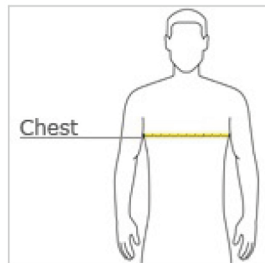

HOW TO MEASURE

CHEST

With arms down at sides, measure around the upper body, under arms and over the fullest part of the chest.

SIZE CHART

	S	M	L	XL	2XL	3XL	4XL	5XL	6XL
Chest	35-37	38-40	41-43	44-46	47-49	50-53	54-57	58-60	61-63